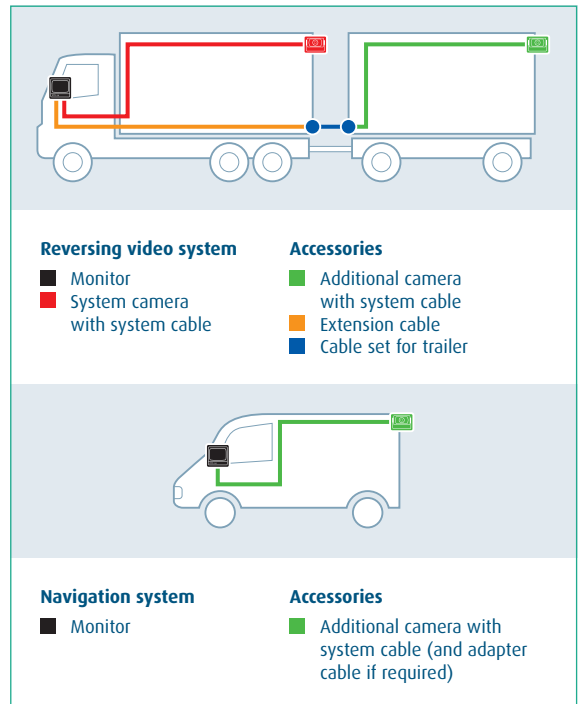

Cameras for LCD reversing video systems and navigation systems

Do you want to add one or more cameras to your LCD reversing video system? Front, side or trailer camera – Dometic WAECO has the right camera for every demand and budget. Installation is hassle-free, all fittings are included in the delivery kit.

Do you have a navigation system with monitor fitted in your vehicle? Then it's easy and cost-efficient for you to get a fully-fledged reversing video system. All you have to do is connect a WAECO PerfectView rear-view camera to the monitor of your navigation system. Matching adapter cables are available as optional accessories. All camera kits are supplied complete with adapter cables. Simply check the table below to see which WAECO camera is compatible with your navigation system, and what accessories you will need.